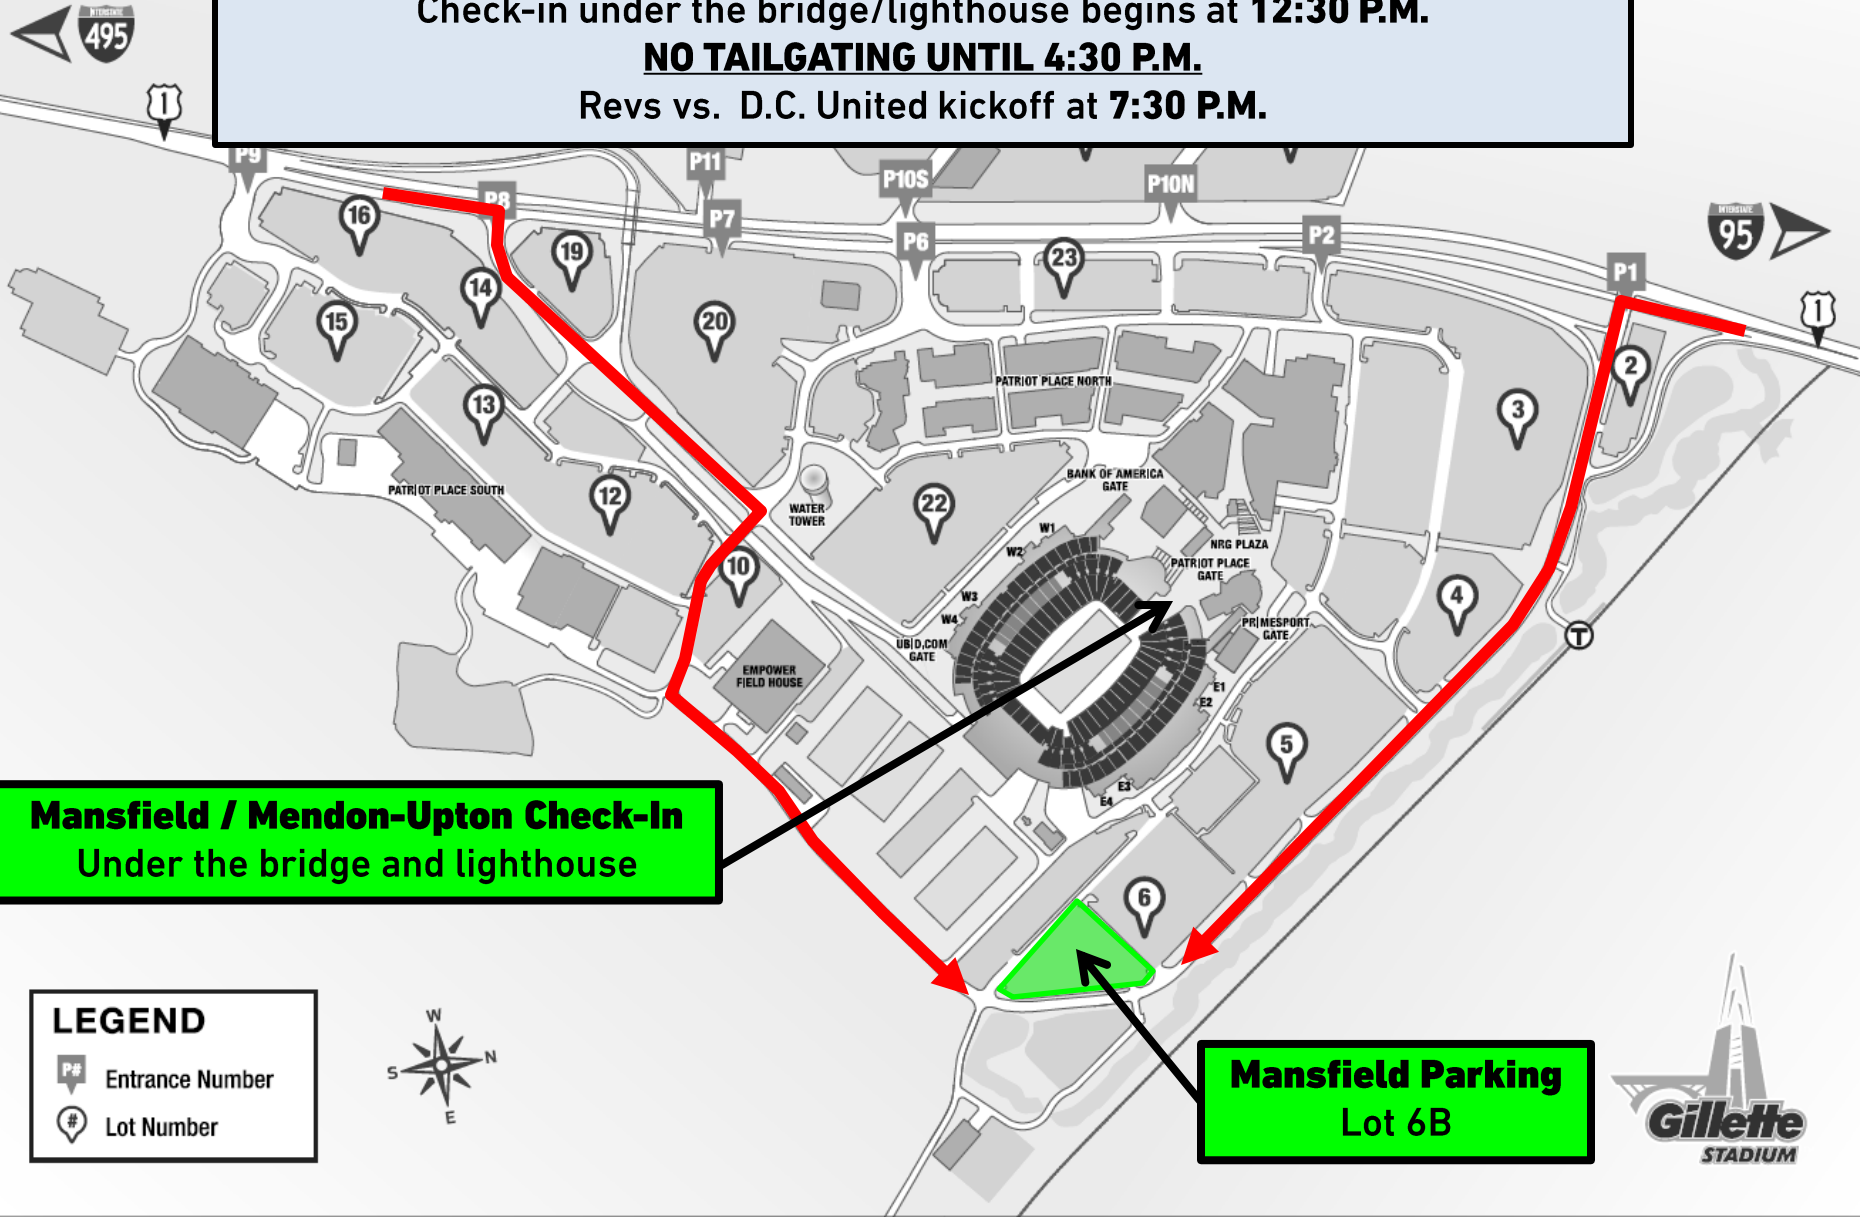

MANSFIELD/MENDON-UPTON GAMES ON THE FIELD

SATURDAY, JUNE 30

Lot 6B opens at 12:00 P.M.

Check-in under the bridge/lighthouse begins at 12:30 P.M.

NO TAILGATING UNTIL 4:30 P.M.

Revs vs. D.C. United kickoff at 7:30 P.M.

Mansfield / Mendon-Upton Check-In
Under the bridge and lighthouse

Mansfield Parking
Lot 6B

LEGEND

- P# Entrance Number
- # Lot Number