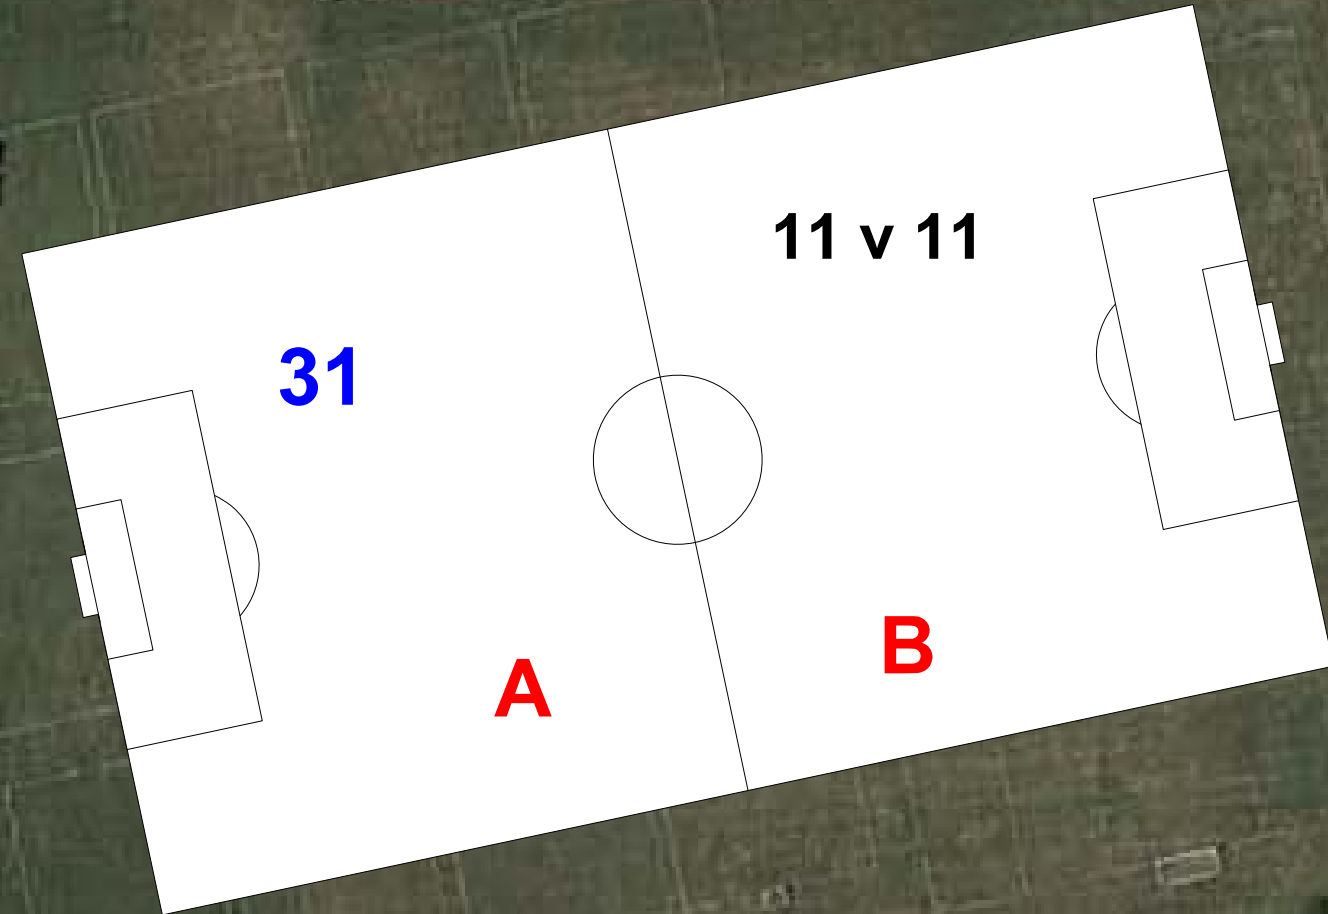

Parking

Parking

Parking

Parking

Parking

NOTE: Pre-K through Grade 2 will play at Hutchinson Field (Hope Street)

Fields 1 (Turf) & 31 (Grass) - 11 v 11  
Fields 1A & 1B - 9 v 9 (Turf)  
Field 21 - 9 v 9 (Grass)  
Fields 11 & 23 - 7 v 7 (Grass)

Red letters used for practice schedule

Plymouth Street Complex  
50 Plymouth St.  
Mansfield, MA 02048

Plymouth St